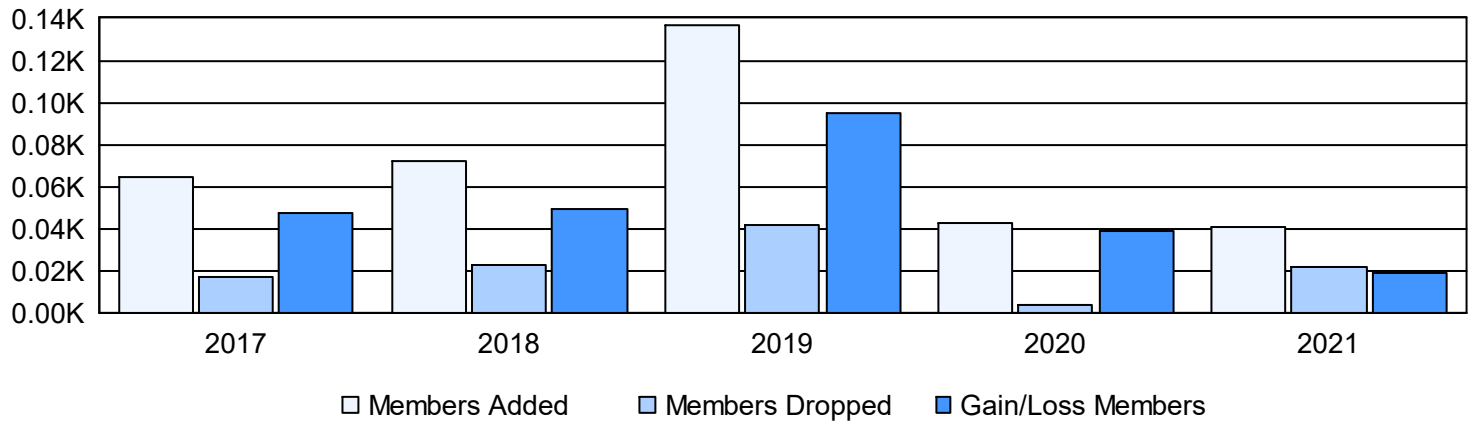

Year	New Clubs	Dropped Clubs	Gain/ Loss Clubs	New Members	Charter Members	Reinstate Members	Transfer Members	Total Member Added	Total Members Dropped	Gain/ Loss Members
2016-2017	2	0	2	24	40	0	0	64	17	47
2017-2018	1	0	1	48	24	0	0	72	23	49
2018-2019	4	0	4	45	91	1	0	137	42	95
2019-2020	2	0	2	1	42	0	0	43	4	39
2020-2021	2	0	2	0	41	0	0	41	22	19
Average	2	0	2	24	48	0	0	71	22	50

Clubs

Members

Membership Composition June 2021 Cumulative

Gender Composition June 2021 Cumulative