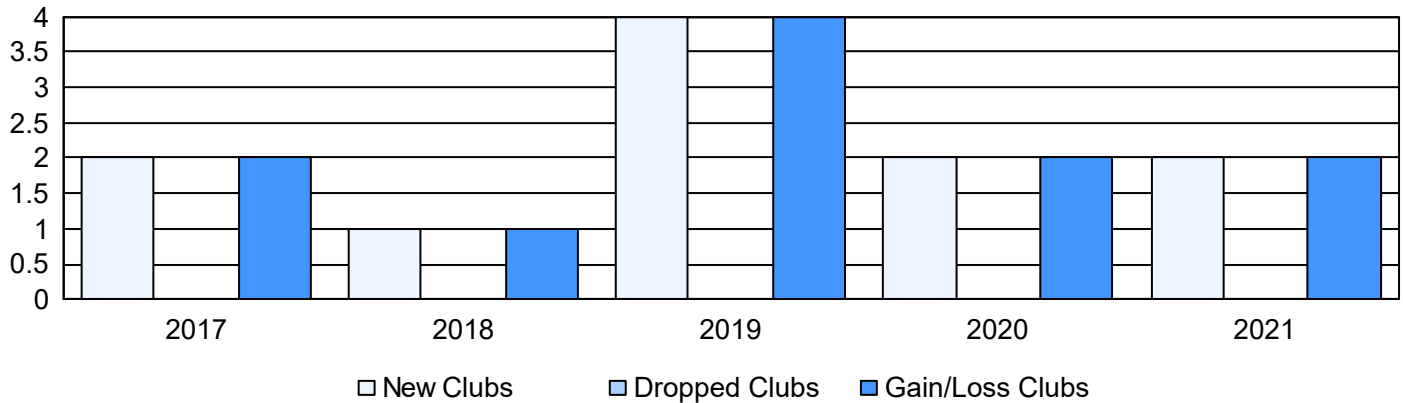

Year	New Clubs	Dropped Clubs	Gain/ Loss Clubs	New Members	Charter Members	Reinstate Members	Transfer Members	Total Member Added	Total Members Dropped	Gain/ Loss Members
2016-2017	2	0	2	24	40	0	0	64	17	47
2017-2018	1	0	1	48	24	0	0	72	23	49
2018-2019	4	0	4	45	91	1	0	137	42	95
2019-2020	2	0	2	1	42	0	0	43	4	39
2020-2021	2	0	2	0	41	0	0	41	22	19
Average	2	0	2	24	48	0	0	71	22	50

Clubs

Members

Membership Composition June 2021 Cumulative

Gender Composition June 2021 Cumulative