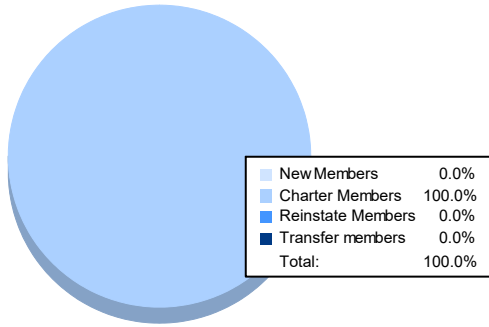

Year	New Clubs	Dropped Clubs	Gain/ Loss Clubs	New Members	Charter Members	Reinstate Members	Transfer Members	Total Member Added	Total Members Dropped	Gain/ Loss Members
2016-2017	2	0	2	24	40	0	0	64	17	47
2017-2018	1	0	1	48	24	0	0	72	23	49
2018-2019	4	0	4	45	91	1	0	137	42	95
2019-2020	2	0	2	1	42	0	0	43	4	39
2020-2021	2	0	2	0	41	0	0	41	22	19
Average	2	0	2	24	48	0	0	71	22	50

Clubs

Members

Membership Composition June 2021 Cumulative

Gender Composition June 2021 Cumulative